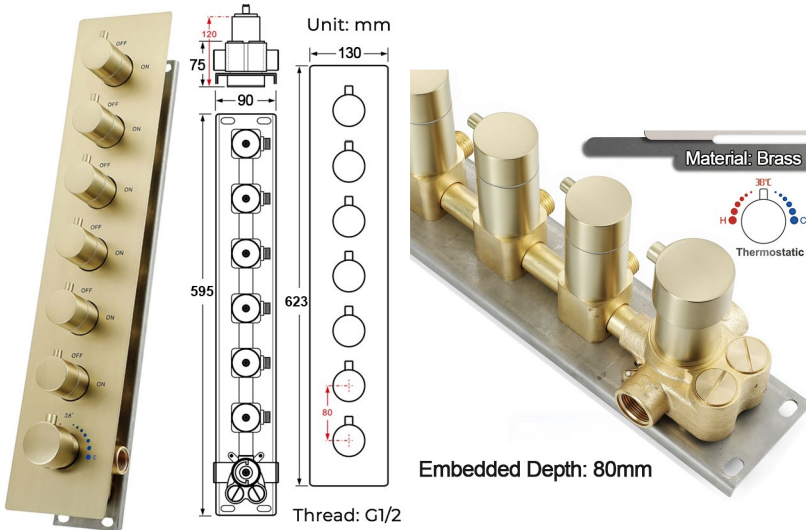

PHONE CONTROLLED THERMOSTATIC LED RECESSED CEILING MOUNT BRUSHED GOLD RAINFALL MIST SHOWER SYSTEM WITH SQUARE HAND SHOWER AND JETTED BODY SPRAYS SPECIFICATIONS

- Shower Panel /Hose Material: 304 Stainless Steel
- Shower Head Size: 900*300 mm
- Showerheads Install: Embedded Ceiling Mounted
- Concealed Mixer Install: Wall-Mounted
- LED Shower Head Functions: Rainfall, Waterfall, Mist, Water Column
- Water Pressure: 0.3 MPA
- Water Flow: 16L/min~28L/min
- Shower Accessories Material: Brass
- LED Light: Need to Connect Power
- LED Light Color: 64 Color
- Shower Hose Length: 1.5M
- AC: 100-265V 50/60Hz
- Music: Need Bluetooth

Product shown is only for installation display purpose

All dimensions and specifications are nominal and may vary. Use actual products for accuracy in critical situations.

Shower Mixer

Product shown is only for installation display purpose

Shower Mixer Connections

Hand Shower

Flow Rate: 2.0 GPM / 7.6 LPM

Body Jet

FEATURES

- Material: Brass
- Base Plate Height: 5-1/8"
- Base Plate Width: 5-1/8"
- Jet Surface Area: 3-1/8"
- Surface Depth: 1/4"
- Adjustment Angle: 5°
- Male NPT Connection: 1/2"
- Maximum Flow Rate: 2.5 GPM (9.5L/min) max @ 80 psi