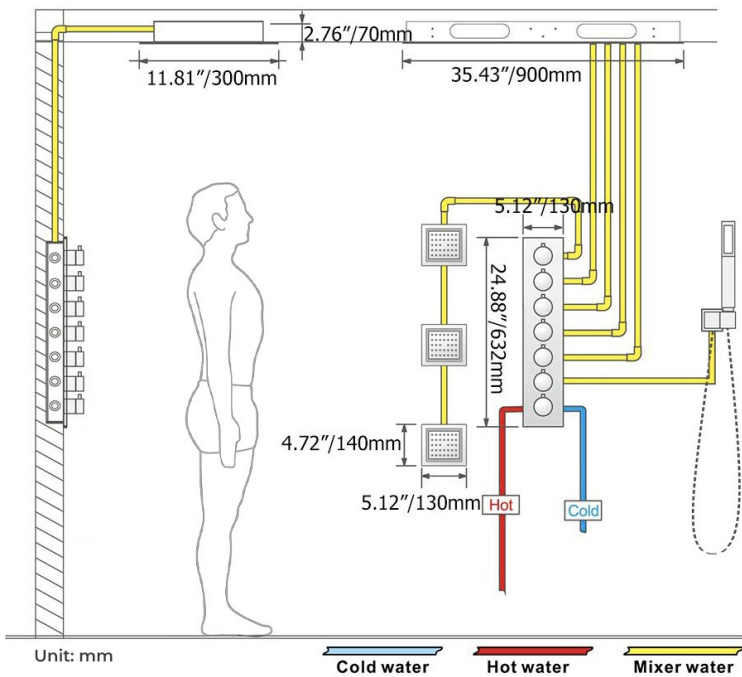

PHONE CONTROLLED THERMOSTATIC LED RECESSED CEILING MOUNT BRUSHED GOLD RAINFALL MIST SHOWER SYSTEM WITH SQUARE HAND SHOWER AND JETTED BODY SPRAYS SPECIFICATIONS

- Shower Panel /Hose Material: 304 Stainless Steel
- Shower Head Size: 900*300 mm
- Showerheads Install: Embedded Ceiling Mounted
- Concealed Mixer Install: Wall-Mounted
- LED Shower Head Functions: Rainfall, Waterfall, Mist, Water Column
- Water Pressure: 0.3 MPA
- Water Flow: 16L/min~28L/min
- Shower Accessories Material: Brass
- LED Light: Need to Connect Power
- LED Light Color: 64 Color
- Shower Hose Length: 1.5M
- AC: 100-265V 50/60Hz
- Music: Need Bluetooth

Product shown is only for installation display purpose

All dimensions and specifications are nominal and may vary. Use actual products for accuracy in critical situations.

Shower Mixer

Product shown is only for installation display purpose

Shower Mixer Connections

Hand Shower

Flow Rate: 2.0 GPM / 7.6 LPM

Body Jet

FEATURES

- Material: Brass
- Base Plate Height: 5-1/8"
- Base Plate Width: 5-1/8"
- Jet Surface Area: 3-1/8"
- Surface Depth: 1/4"
- Adjustment Angle: 5°
- Male NPT Connection: 1/2"
- Maximum Flow Rate: 2.5 GPM (9.5L/min) max @ 80 psi