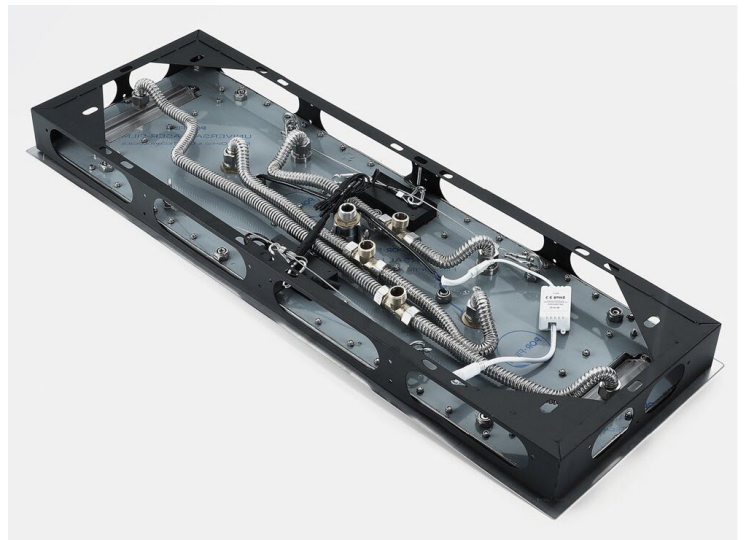

PHONE CONTROLLED THERMOSTATIC LED RECESSED CEILING MOUNT BRUSHED GOLD RAINFALL MIST SHOWER SYSTEM WITH SQUARE HAND SHOWER AND JETTED BODY SPRAYS SPECIFICATIONS

- Shower Panel /Hose Material: 304 Stainless Steel
- Shower Head Size: 900*300 mm
- Showerheads Install: Embedded Ceiling Mounted
- Concealed Mixer Install: Wall-Mounted
- LED Shower Head Functions: Rainfall, Waterfall, Mist, Water Column
- Water Pressure: 0.3 MPA
- Water Flow: 16L/min~28L/min
- Shower Accessories Material: Brass
- LED Light: Need to Connect Power
- LED Light Color: 64 Color
- Shower Hose Length: 1.5M
- AC: 100-265V 50/60Hz
- Music: Need Bluetooth

Product shown is only for installation display purpose

All dimensions and specifications are nominal and may vary. Use actual products for accuracy in critical situations.

Shower Mixer

Product shown is only for installation display purpose

Shower Mixer Connections

Hand Shower

Flow Rate: 2.0 GPM / 7.6 LPM

Body Jet

FEATURES

- Material: Brass
- Base Plate Height: 5-1/8"
- Base Plate Width: 5-1/8"
- Jet Surface Area: 3-1/8"
- Surface Depth: 1/4"
- Adjustment Angle: 5°
- Male NPT Connection: 1/2"
- Maximum Flow Rate: 2.5 GPM (9.5L/min) max @ 80 psi