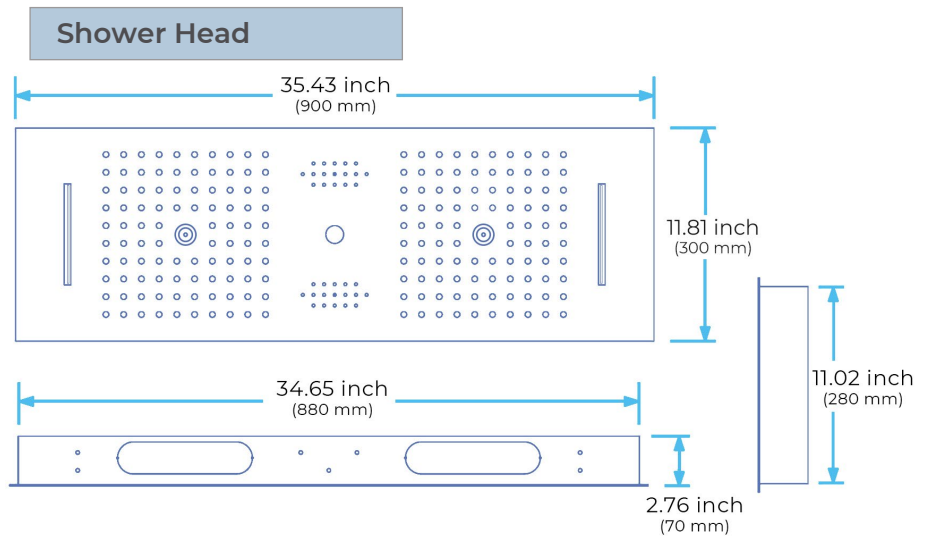

PHONE CONTROLLED THERMOSTATIC LED RECESSED CEILING MOUNT BRUSHED GOLD RAINFALL MIST SHOWER SYSTEM WITH SQUARE HAND SHOWER AND JETTED BODY SPRAYS SPECIFICATIONS

- Shower Panel /Hose Material: 304 Stainless Steel
- Shower Head Size: 900*300 mm
- Showerheads Install: Embedded Ceiling Mounted
- Concealed Mixer Install: Wall-Mounted
- LED Shower Head Functions: Rainfall, Waterfall, Mist, Water Column
- Water Pressure: 0.3 MPA
- Water Flow: 16L/min~28L/min
- Shower Accessories Material: Brass
- LED Light: Need to Connect Power
- LED Light Color: 64 Color
- Shower Hose Length: 1.5M
- AC: 100-265V 50/60Hz
- Music: Need Bluetooth

Product shown is only for installation display purpose

All dimensions and specifications are nominal and may vary. Use actual products for accuracy in critical situations.

Shower Mixer

Product shown is only for installation display purpose

Shower Mixer Connections

Hand Shower

Flow Rate: 2.0 GPM / 7.6 LPM

Body Jet

FEATURES

- Material: Brass
- Base Plate Height: 5-1/8"
- Base Plate Width: 5-1/8"
- Jet Surface Area: 3-1/8"
- Surface Depth: 1/4"
- Adjustment Angle: 5°
- Male NPT Connection: 1/2"
- Maximum Flow Rate: 2.5 GPM (9.5L/min) max @ 80 psi