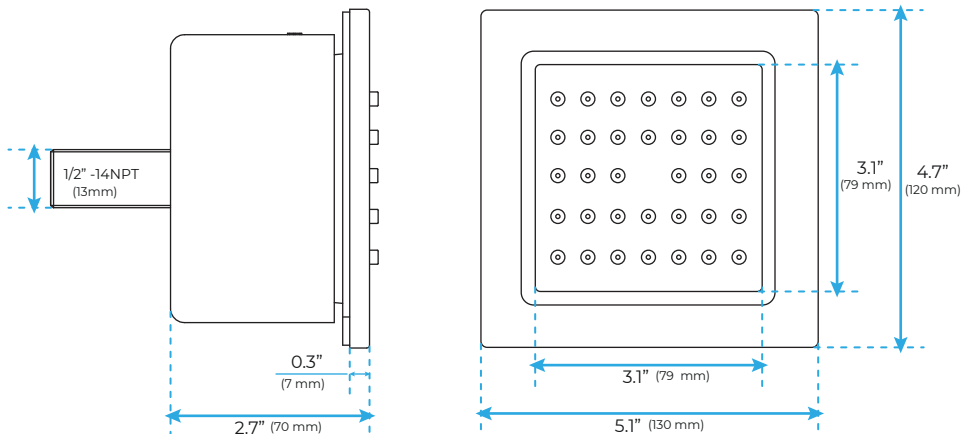

PHONE CONTROLLED THERMOSTATIC LED RECESSED CEILING MOUNT BRUSHED GOLD RAINFALL MIST SHOWER SYSTEM WITH SQUARE HAND SHOWER AND JETTED BODY SPRAYS SPECIFICATIONS

- Shower Panel /Hose Material: 304 Stainless Steel
- Shower Head Size: 900*300 mm
- Showerheads Install: Embedded Ceiling Mounted
- Concealed Mixer Install: Wall-Mounted
- LED Shower Head Functions: Rainfall, Waterfall, Mist, Water Column
- Water Pressure: 0.3 MPA
- Water Flow: 16L/min~28L/min
- Shower Accessories Material: Brass
- LED Light: Need to Connect Power
- LED Light Color: 64 Color
- Shower Hose Length: 1.5M
- AC: 100-265V 50/60Hz
- Music: Need Bluetooth

Product shown is only for installation display purpose

All dimensions and specifications are nominal and may vary. Use actual products for accuracy in critical situations.

Shower Mixer

Product shown is only for installation display purpose

Shower Mixer Connections

Hand Shower

Flow Rate: 2.0 GPM / 7.6 LPM

Body Jet

FEATURES

- Material: Brass
- Base Plate Height: 5-1/8"
- Base Plate Width: 5-1/8"
- Jet Surface Area: 3-1/8"
- Surface Depth: 1/4"
- Adjustment Angle: 5°
- Male NPT Connection: 1/2"
- Maximum Flow Rate: 2.5 GPM (9.5L/min) max @ 80 psi