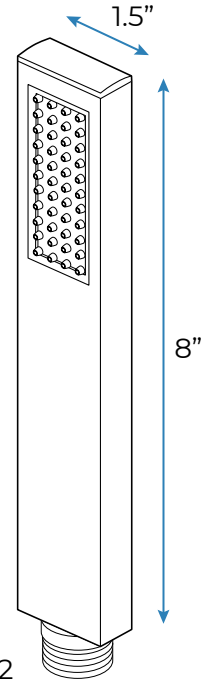

PHONE CONTROLLED THERMOSTATIC LED RECESSED CEILING MOUNT BRUSHED GOLD RAINFALL MIST SHOWER SYSTEM WITH SQUARE HAND SHOWER AND JETTED BODY SPRAYS SPECIFICATIONS

- Shower Panel /Hose Material: 304 Stainless Steel
- Shower Head Size: 900*300 mm
- Showerheads Install: Embedded Ceiling Mounted
- Concealed Mixer Install: Wall-Mounted
- LED Shower Head Functions: Rainfall, Waterfall, Mist, Water Column
- Water Pressure: 0.3 MPA
- Water Flow: 16L/min~28L/min
- Shower Accessories Material: Brass
- LED Light: Need to Connect Power
- LED Light Color: 64 Color
- Shower Hose Length: 1.5M
- AC: 100-265V 50/60Hz
- Music: Need Bluetooth

Product shown is only for installation display purpose

All dimensions and specifications are nominal and may vary. Use actual products for accuracy in critical situations.

Shower Mixer

Product shown is only for installation display purpose

Shower Mixer Connections

Hand Shower

Flow Rate: 2.0 GPM / 7.6 LPM

Body Jet

FEATURES

- Material: Brass
- Base Plate Height: 5-1/8"
- Base Plate Width: 5-1/8"
- Jet Surface Area: 3-1/8"
- Surface Depth: 1/4"
- Adjustment Angle: 5°
- Male NPT Connection: 1/2"
- Maximum Flow Rate: 2.5 GPM (9.5L/min) max @ 80 psi